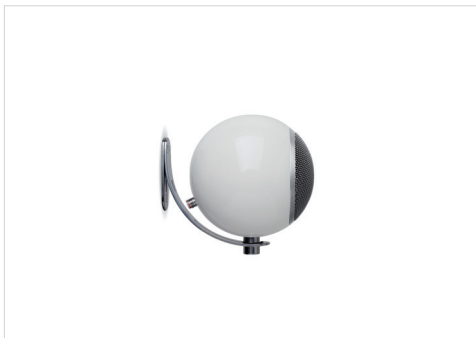

CEILING MOUNT

The Planet M ceiling mount has a very simple and special design, enhancing the beauty of the Planet M speaker by its particular shape.

Specifications :

Dimensions : Ø300 x H25 mm
 Max length : 5 m
 Weight : 0,56 kg
 Finish : satin brushed steel

IN-CEILING MOUNT

This brace will allow you to integrate your planet M discreetly on the ceiling.

Specifications :

Dimensions : Ø220 x H90 mm
 In-ceiling width : Ø200 mm
 Minimum depth : 100 mm
 Weight : 0,3 kg
 Finish : white

WALL MOUNT

The Planet M wall bracket has been conceived to permit a 360° rotation of the speaker, and a 90° vertical inclination. It allows to orientate the speaker the way you want for a perfect sound reproduction in the room.