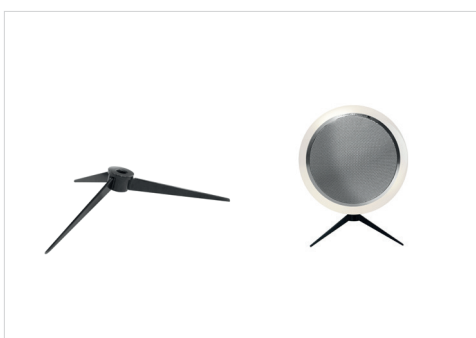

CEILING MOUNT

The Planet M ceiling mount has a very simple and special design, enhancing the beauty of the Planet M speaker by its particular shape.

Specifications :

Dimensions : Ø300 x H25 mm
 Max length : 5 m
 Weight : 0,56 kg
 Finish : satin brushed steel

WALL MOUNT

The Planet M wall bracket has been conceived to permit a 360° rotation of the speaker, and a 90° vertical inclination. It allows to orientate the speaker the way you want for a perfect sound reproduction in the room.

TRIPOD

Originally designed for AS30 Tribute, this black matt steel tripod is now available for your Planet M.

Specifications :

Dimensions : W125 x H30 x D125 mm
 Finish : black matt steel

References :

EAN pair (x2) :
 3760221801332
 SKU : ELIPLASTAMAS30
 EAN overbox (x50 pairs) :
 3760221801349