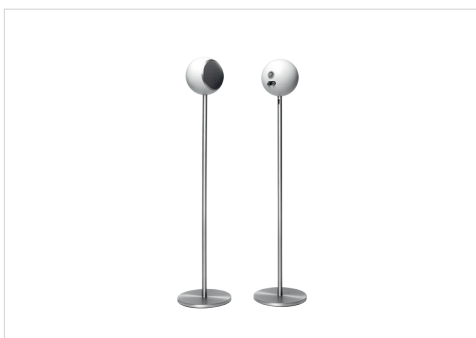

STAND

The Planet M floorstands have been conceived and designed in the spirit of the speaker itself. The satin brushed steel finish is indeed the same used on the Planet M.

Specifications :

Dimensions : Ø220 x H880 mm
Weight : 3,7 kg
Finish : satin brushed steel

References :

EAN per unit (x1) :
3760108805897
SKU : ELIPLASTAM

Packaging :

Unit : W905 x H285 x D60 mm
Net weight : 3,7 kg / Gross : 4,6 kg