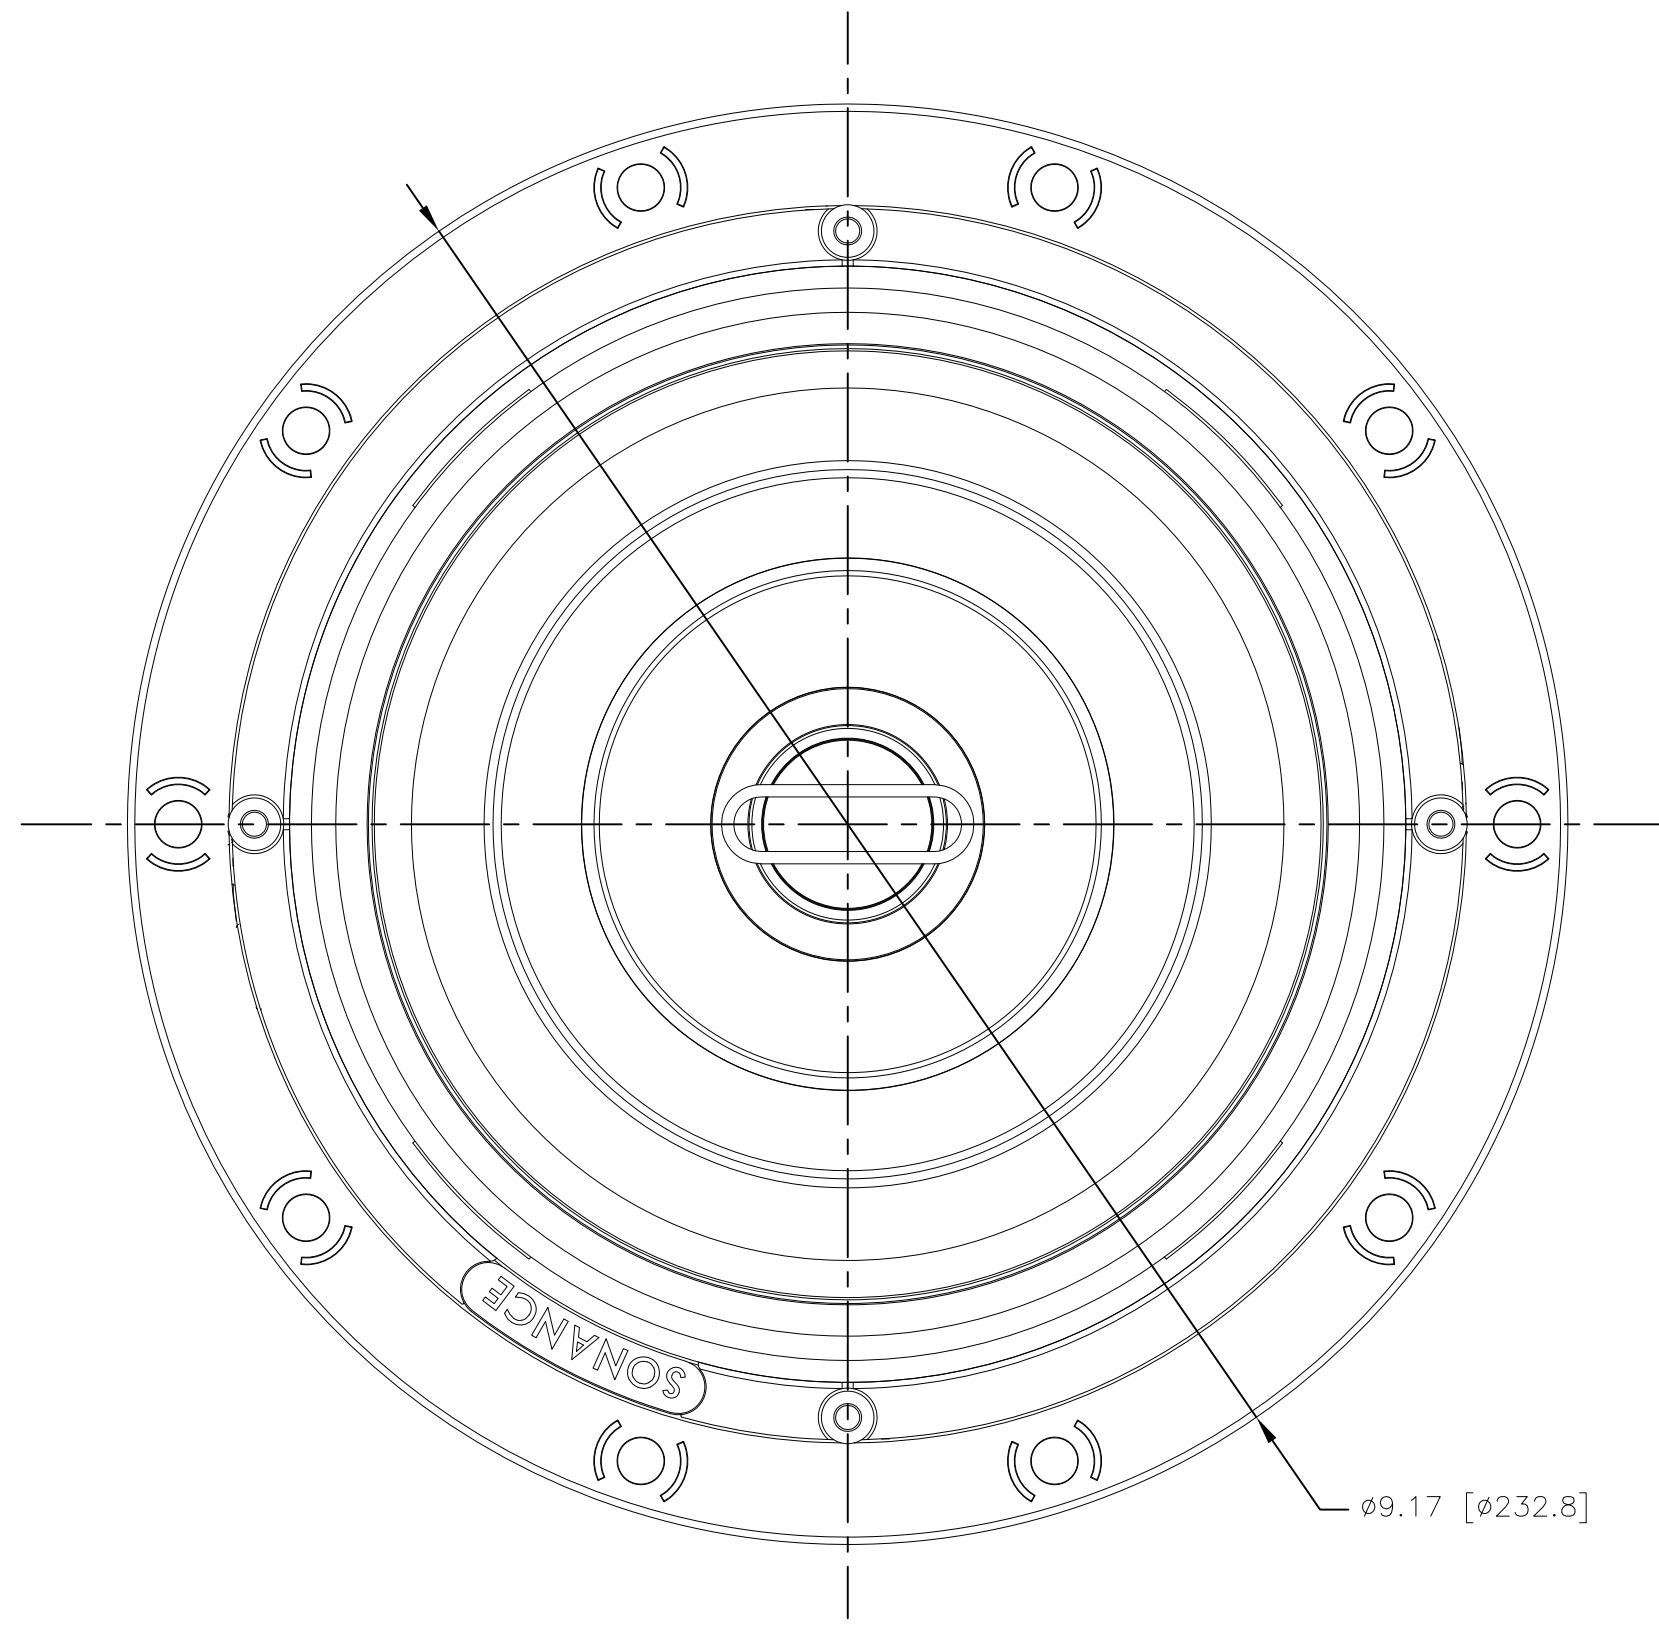

FRONT

BACK/MINIMUM CUTOUT

MOUNTING DEPTH

GRILLE

ISOMETRIC

SONANCE

212 Avenida Fabricante, San Clemente, CA. 92630
 800 582-7777 949 492-7777 FAX 949 361-5579
 www.sonance.com

VP64R

SCALE: 1:1

DRAWN BY:

DRWN - PART NUMBER

REV.

SHEET: OF

RELEASED ON: