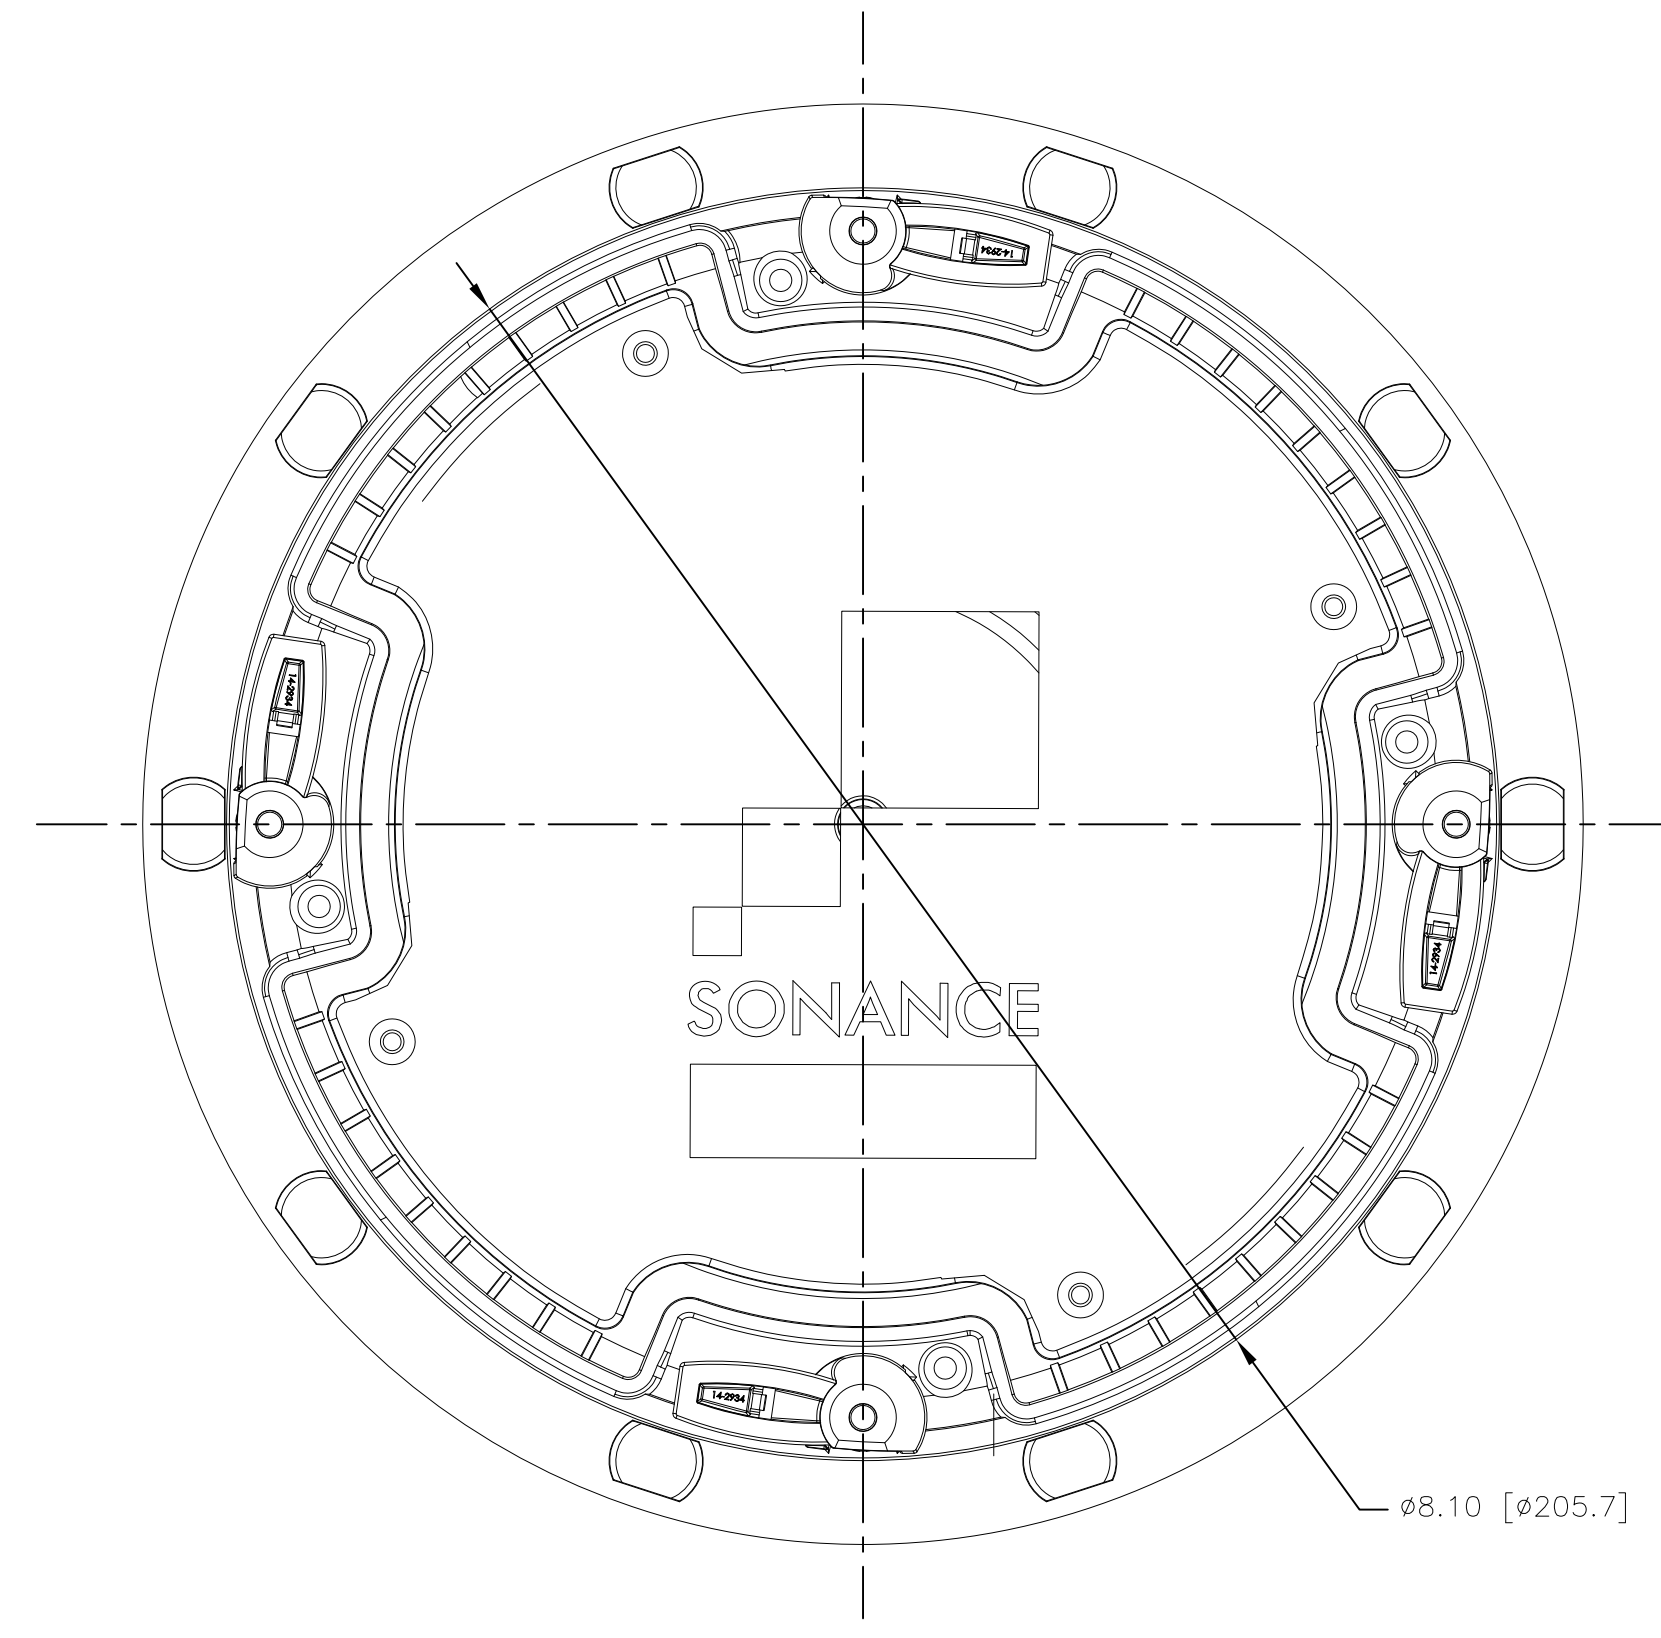

FRONT

BACK/MINIMUM CUTOUT

MOUNTING DEPTH

GRILLE

ISOMETRIC

SONANCE

212 Avenida Fabricante, San Clemente, CA. 92630
 800 582-7777 949 492-7777 FAX 949 361-5579
 www.sonance.com

VP64R

SCALE: 1:1

DRAWN BY:

DRWN - PART NUMBER

REV.

SHEET: OF

RELEASED ON: