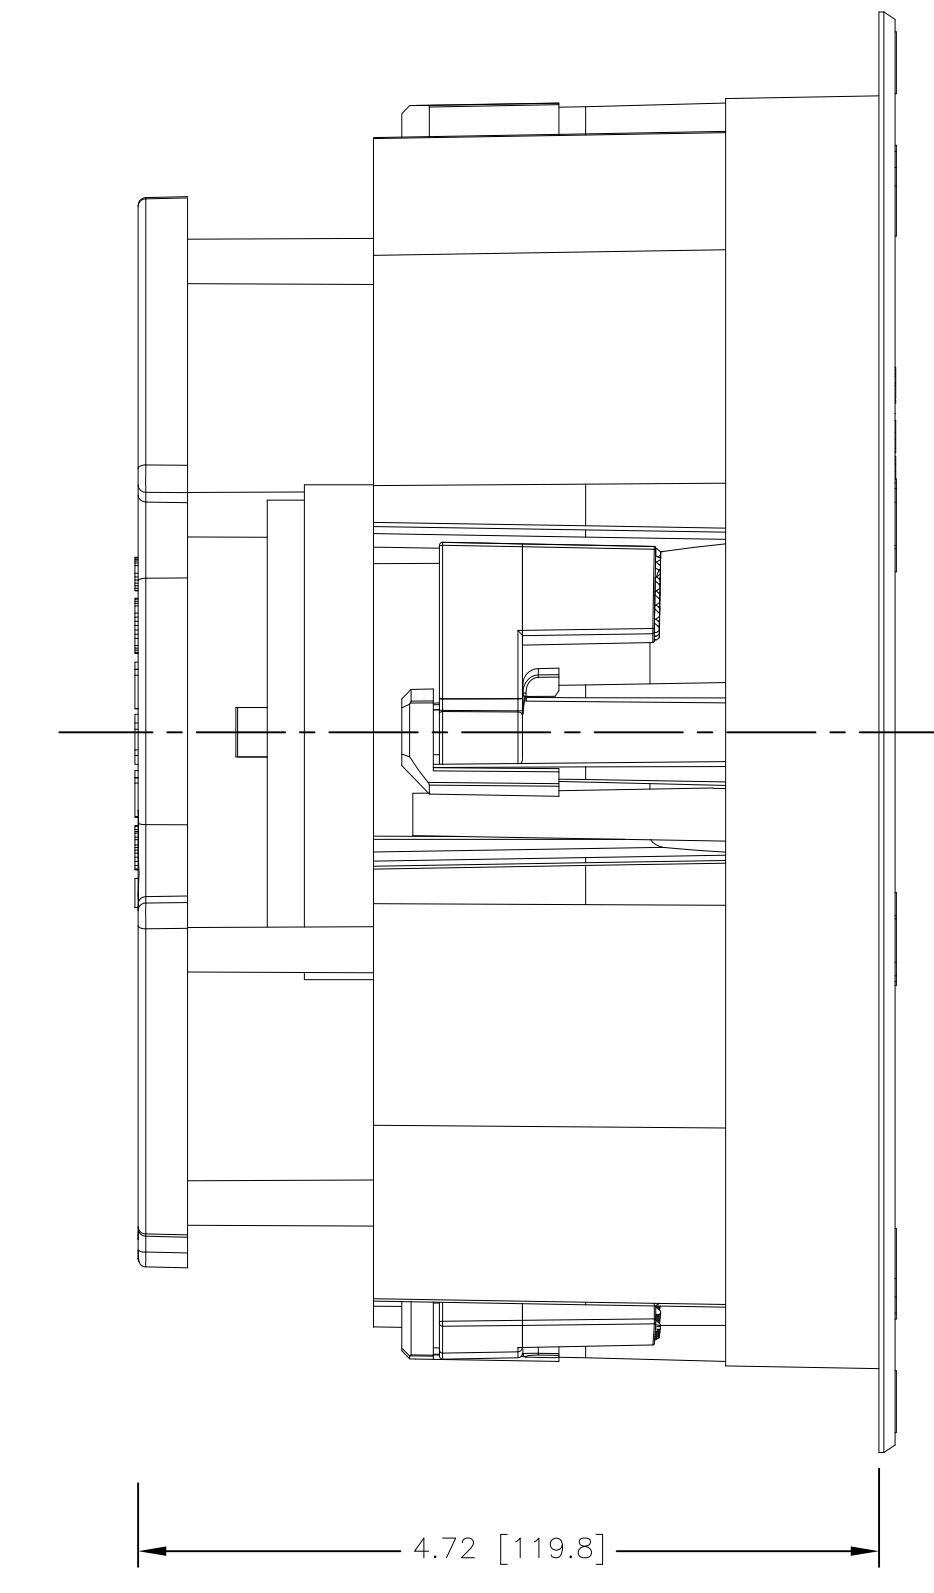

FRONT

BACK/MINIMUM CUTOUT

MOUNTING DEPTH

GRILLE

ISOMETRIC

SONANCE

212 Avenida Fabricante, San Clemente, CA. 92630
 800 582-7777 949 492-7777 FAX 949 361-5579
 www.sonance.com

VP64R

SCALE: 1:1

DRAWN BY:

DRWN - PART NUMBER

REV.

SHEET: OF

RELEASED ON: