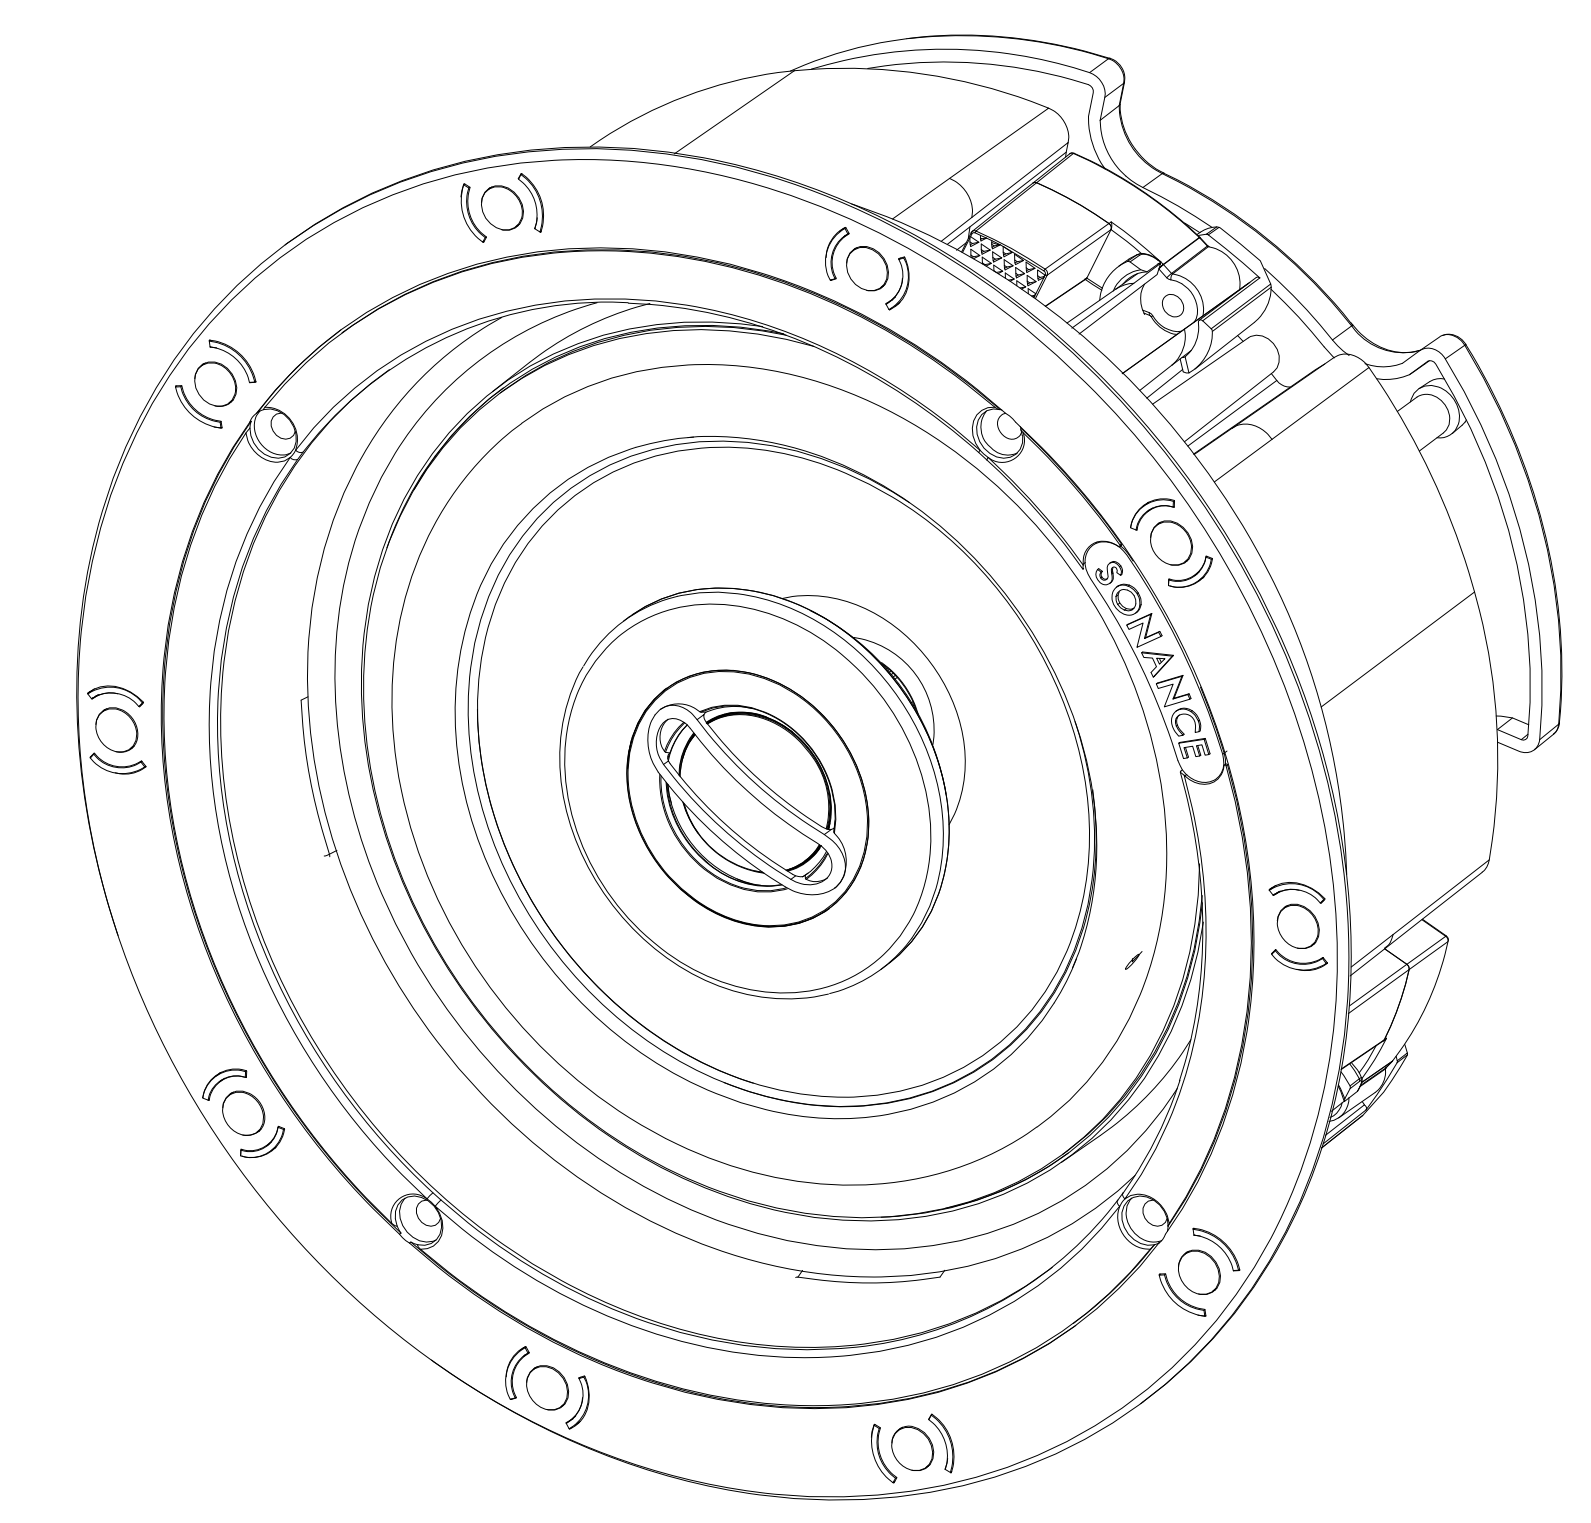

FRONT

BACK/MINIMUM CUTOUT

MOUNTING DEPTH

GRILLE

ISOMETRIC

SONANCE

212 Avenida Fabricante, San Clemente, CA. 92630
 800 582-7777 949 492-7777 FAX 949 361-5579
 www.sonance.com

VP64R

SCALE: 1:1

DRAWN BY:

DRWN - PART NUMBER

REV.

SHEET: OF

RELEASED ON: