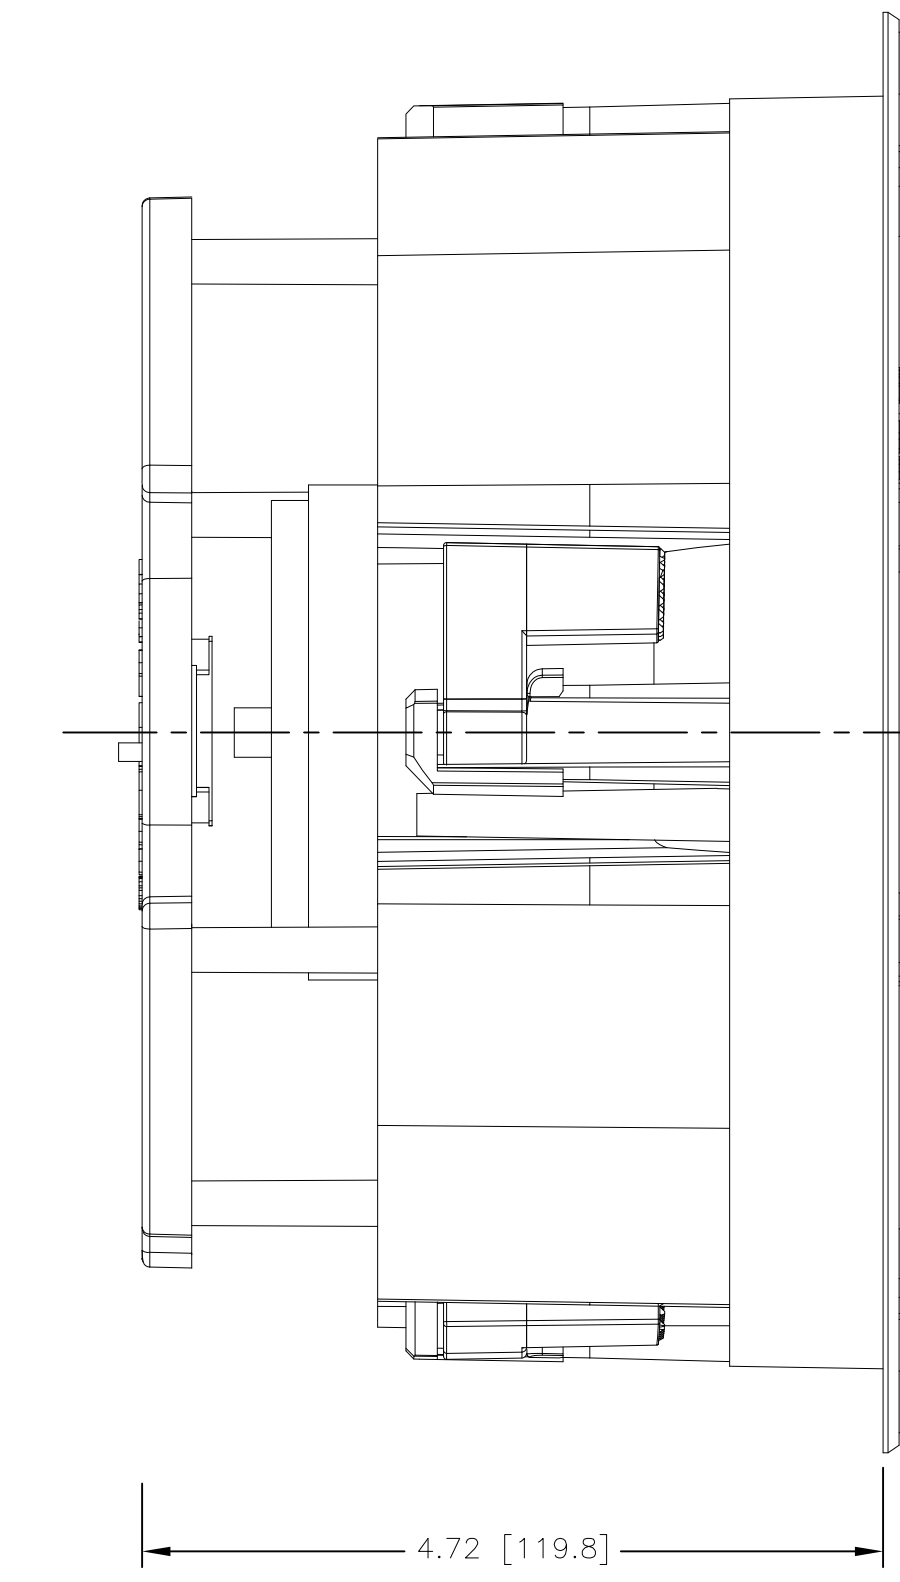

FRONT

BACK/MINIMUM CUTOUT

MOUNTING DEPTH

GRILLE

ISOMETRIC

VP66RSSTL

SONANCE  
 212 Avenida Fabricante, San Clemente, CA. 92630  
 800 582-7777 949 492-7777 FAX 949 361-5579  
 www.sonance.com

SCALE: 1:1

DRAWN BY:

DRWN - PART NUMBER

REV.

SHEET: OF

RELEASED ON: