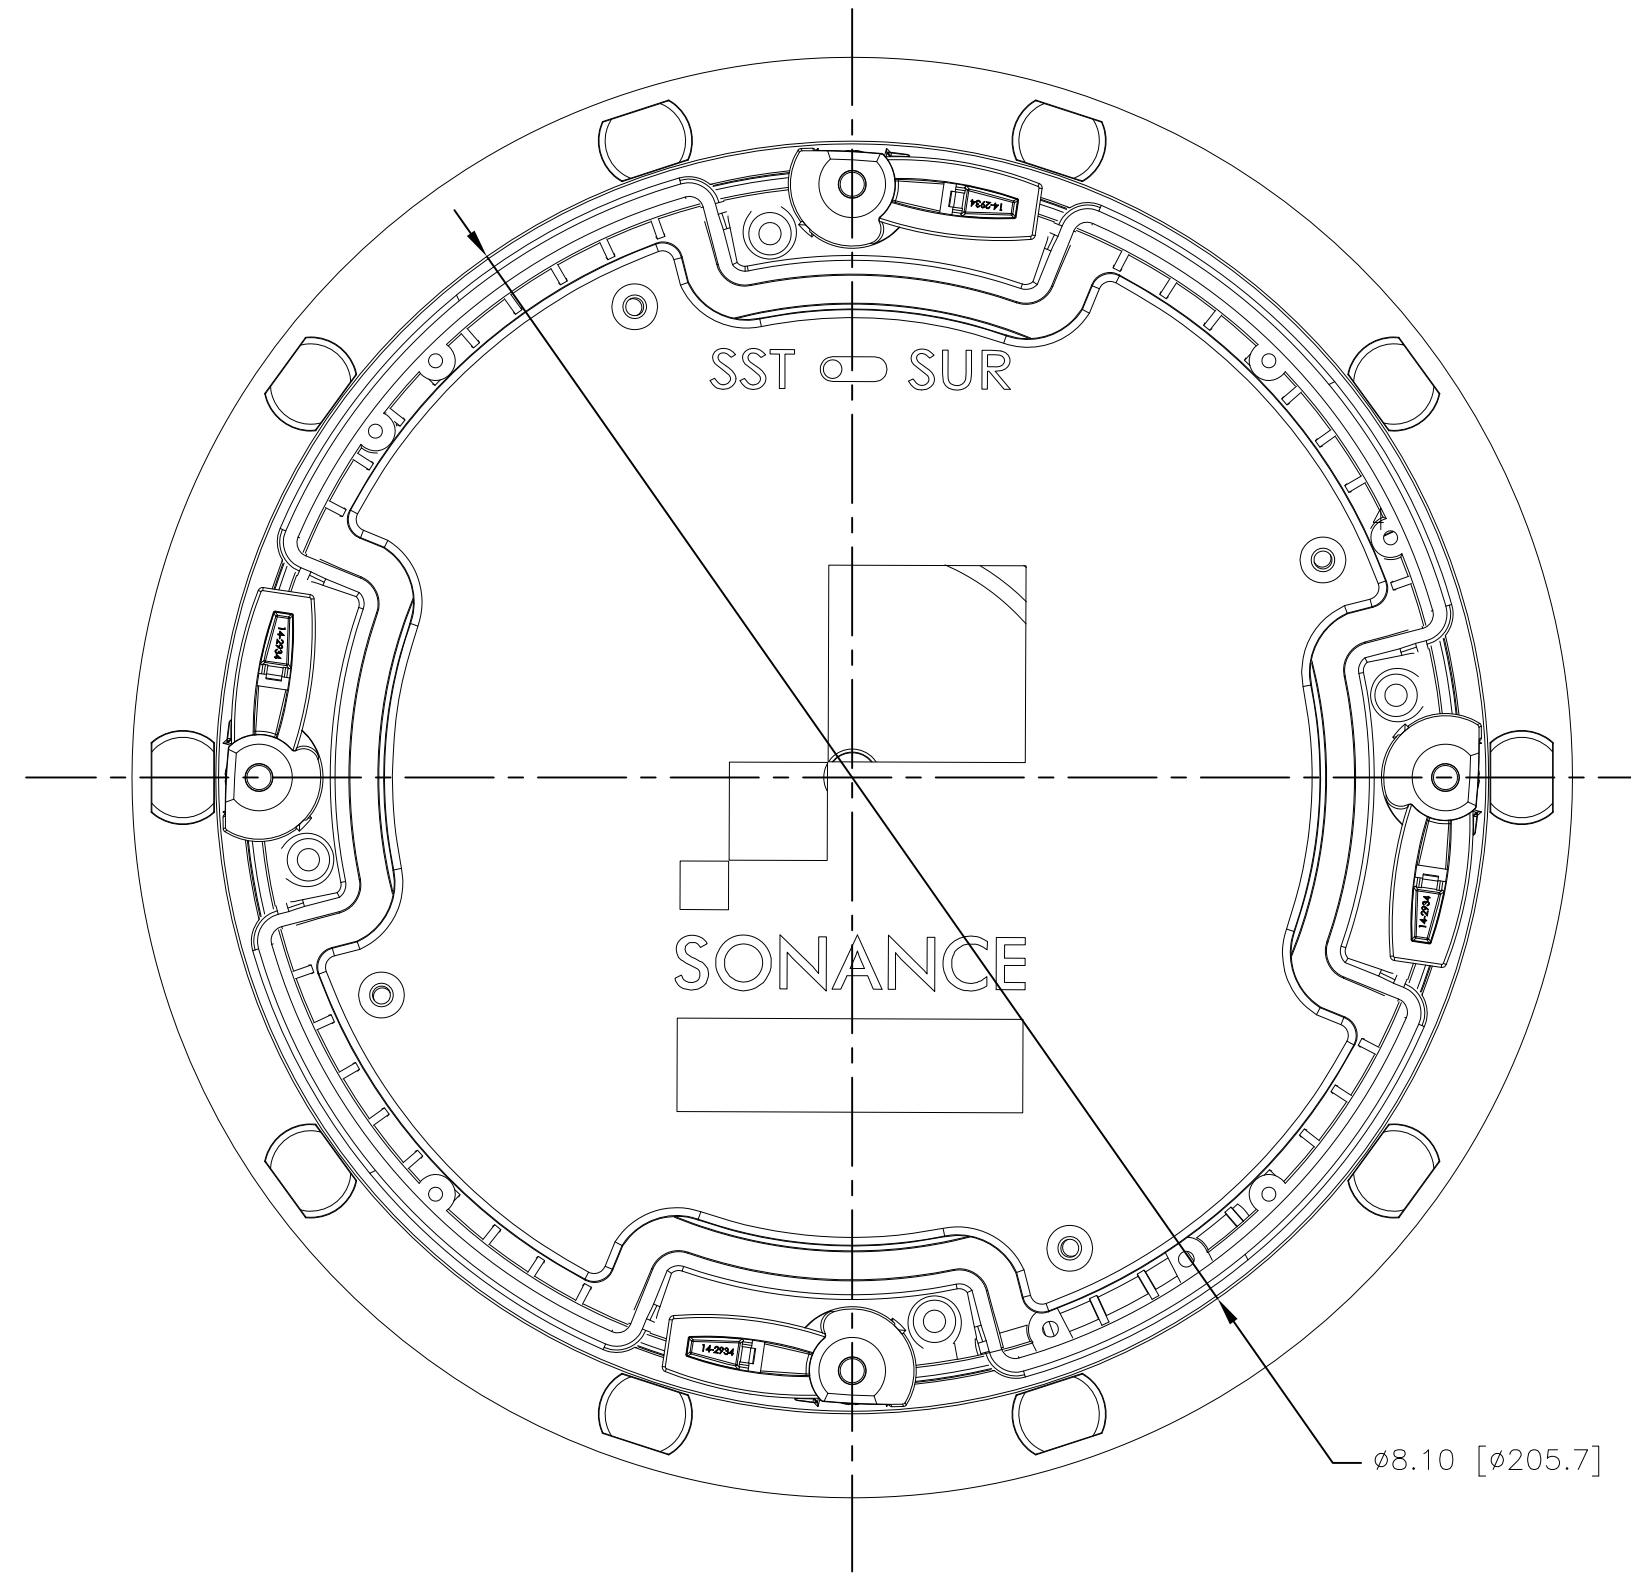

FRONT

BACK/MINIMUM CUTOUT

MOUNTING DEPTH

GRILLE

ISOMETRIC

VP66RSSTL

SONANCE  
 212 Avenida Fabricante, San Clemente, CA. 92630  
 800 582-7777 949 492-7777 FAX 949 361-5579  
 www.sonance.com

SCALE: 1:1

DRAWN BY:

DRWN - PART NUMBER

REV.

SHEET: OF

RELEASED ON: