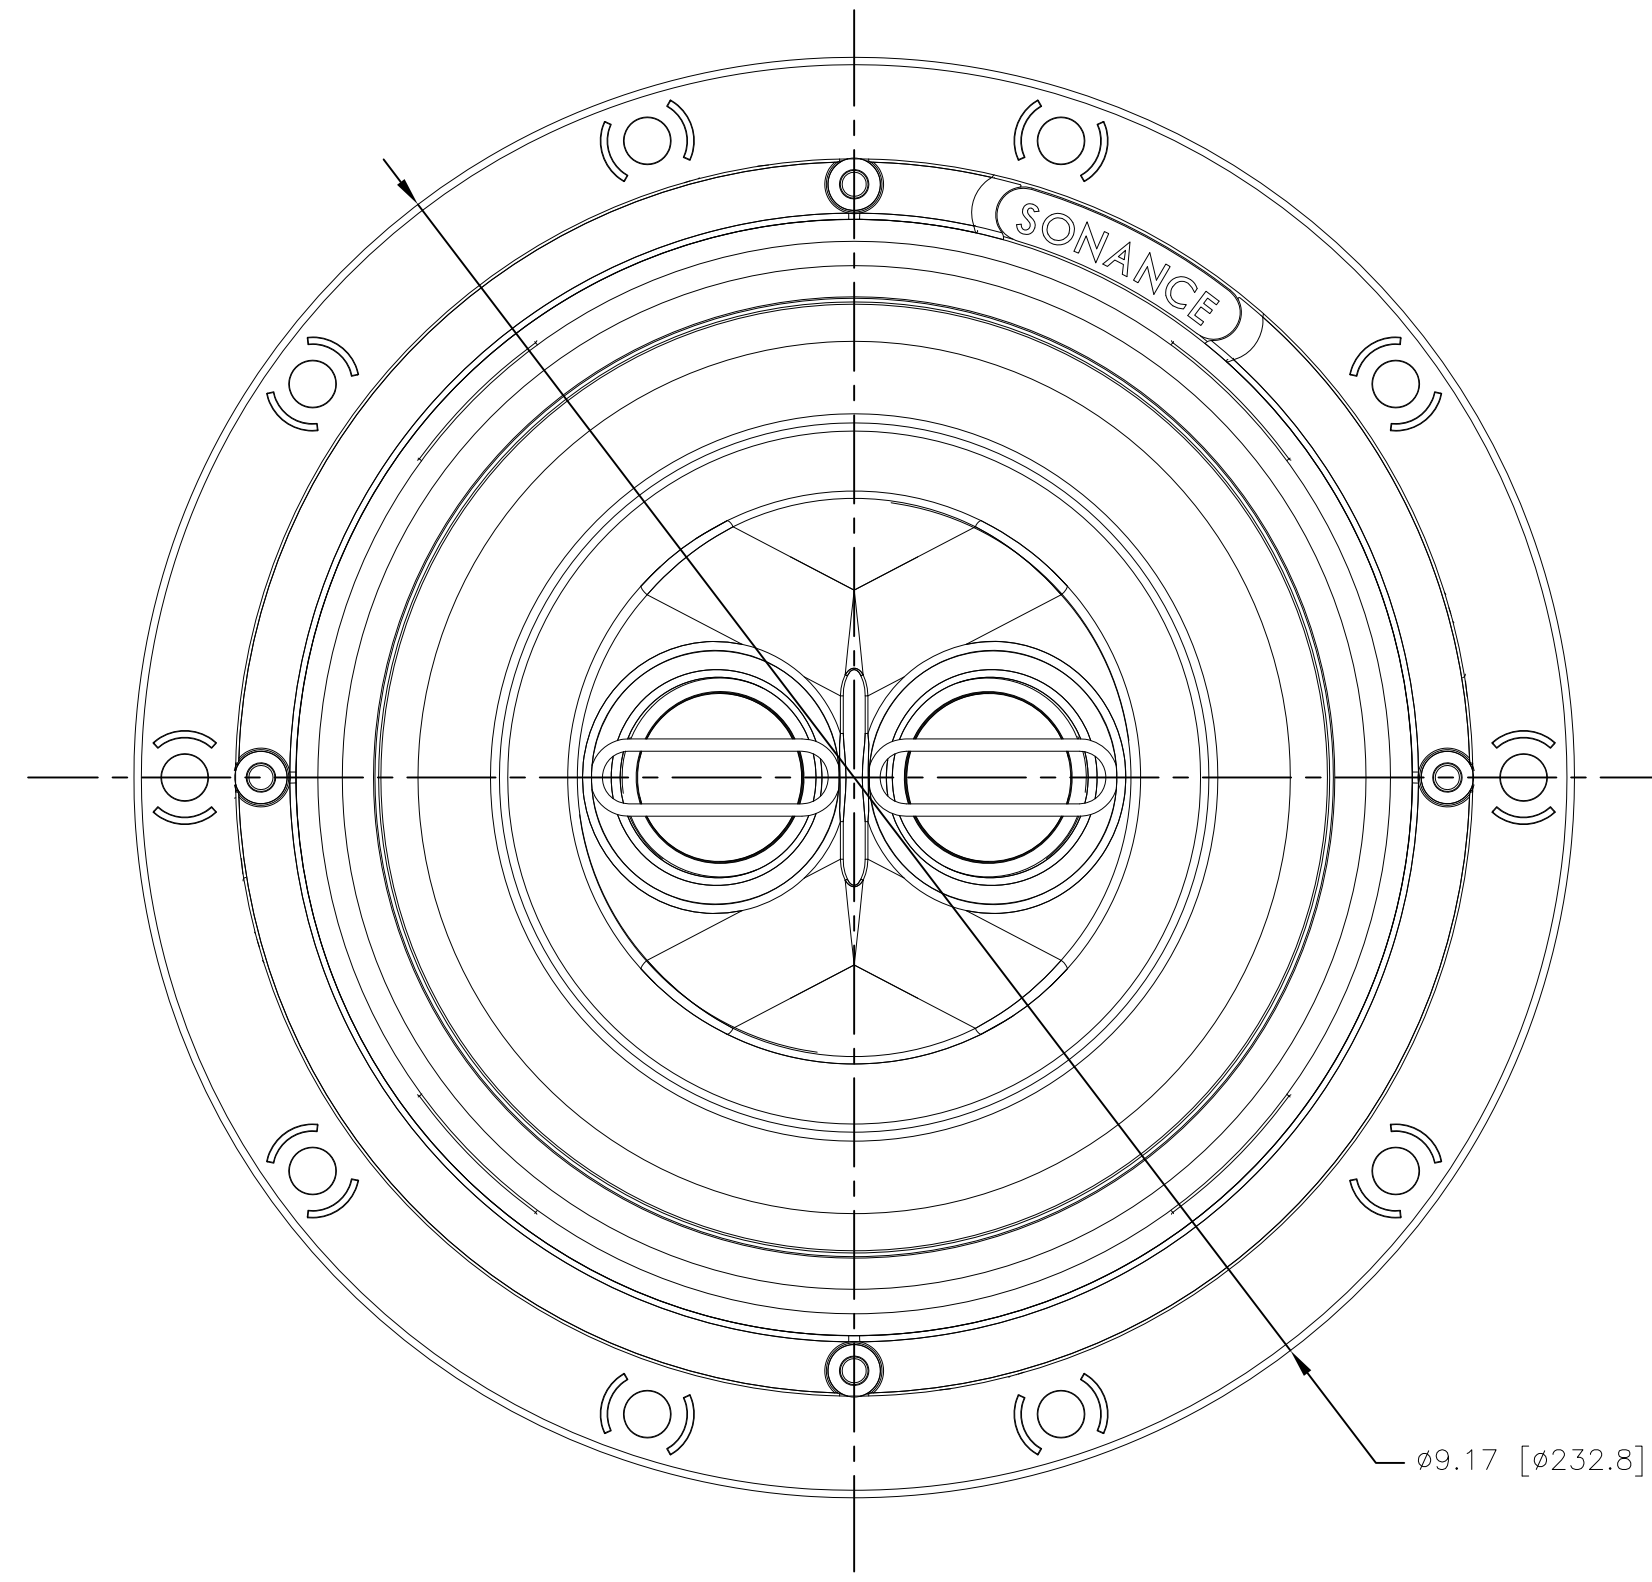

FRONT

BACK/MINIMUM CUTOUT

MOUNTING DEPTH

GRILLE

ISOMETRIC

VP66RSSTL

SONANCE  
 212 Avenida Fabricante, San Clemente, CA. 92630  
 800 582-7777 949 492-7777 FAX 949 361-5579  
 www.sonance.com

SCALE: 1:1

DRAWN BY:

DRWN - PART NUMBER

REV.

SHEET: OF

RELEASED ON: