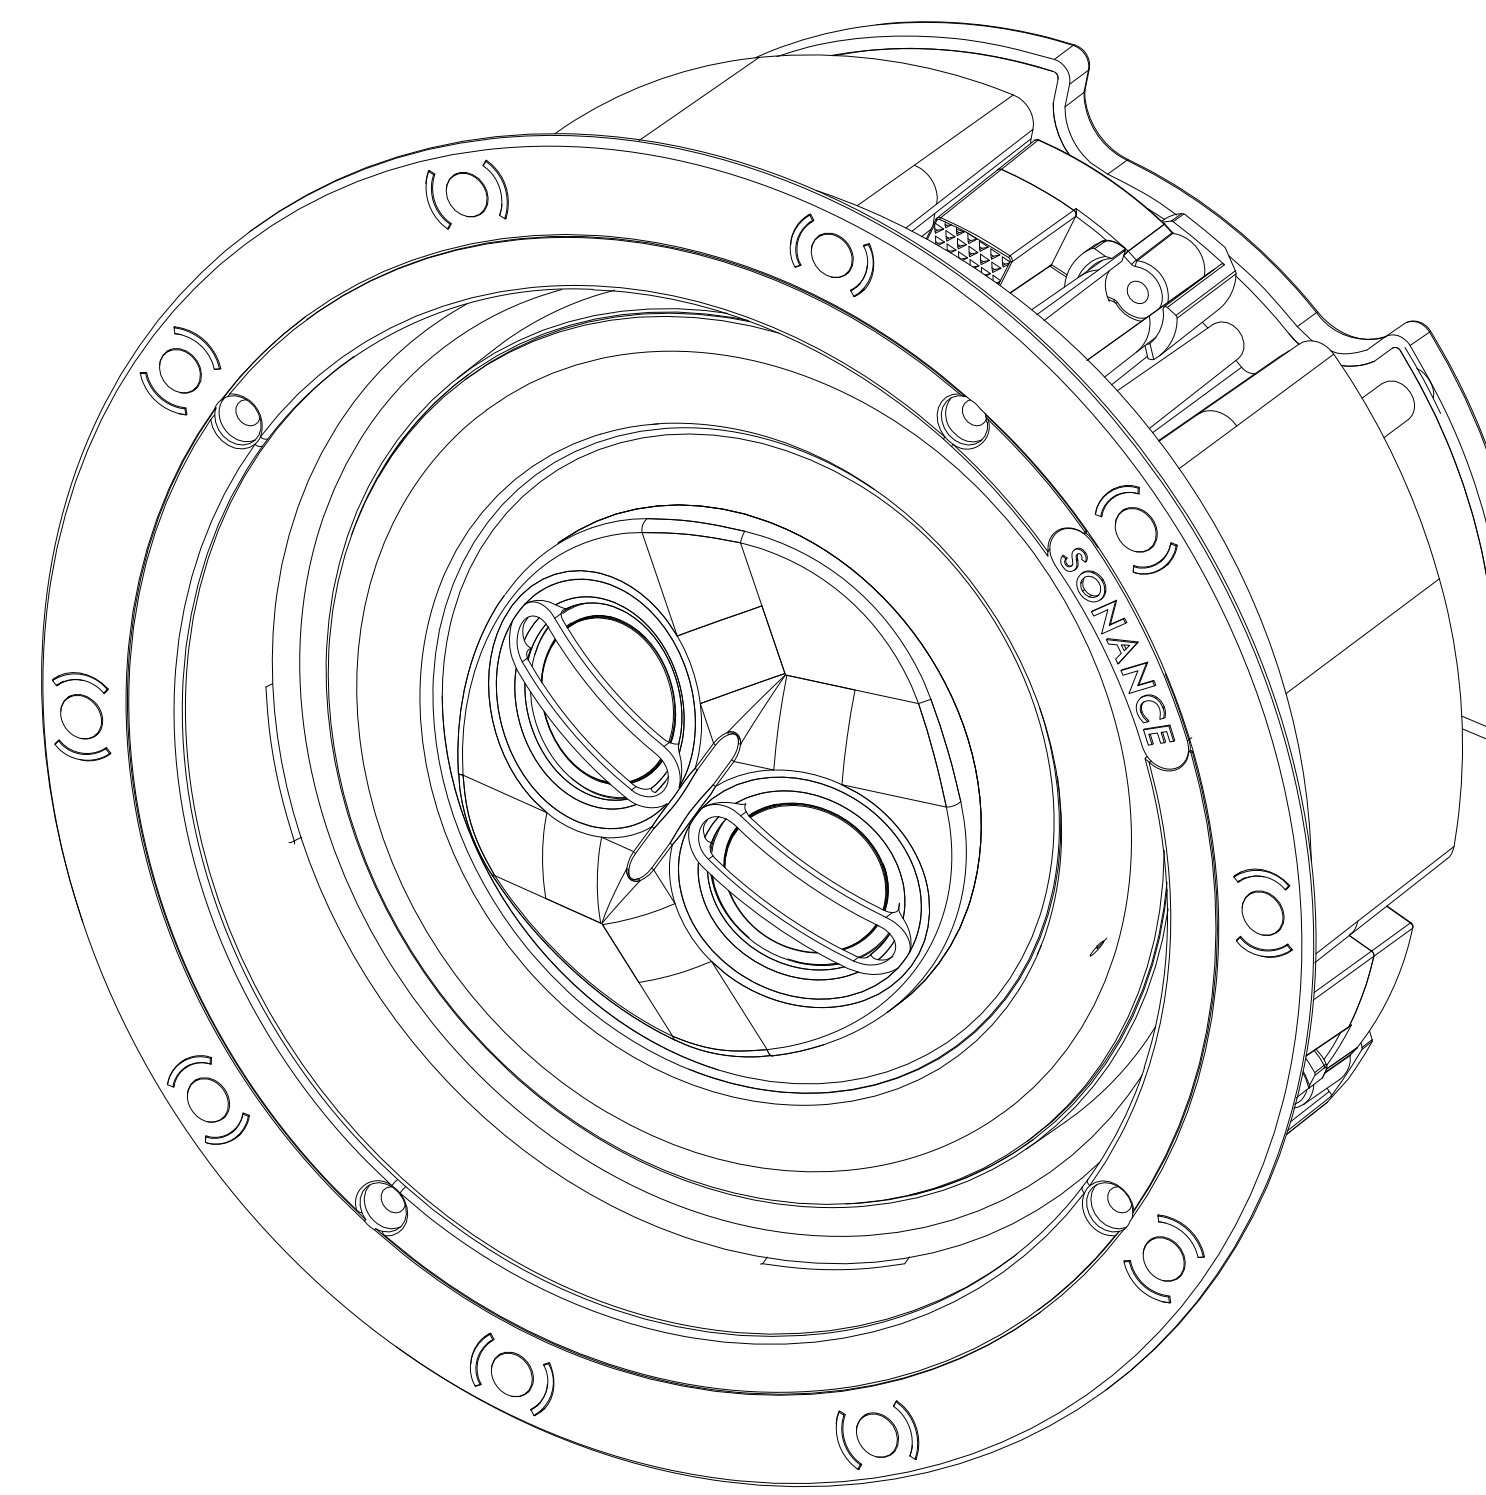

FRONT

BACK/MINIMUM CUTOUT

MOUNTING DEPTH

GRILLE

ISOMETRIC

VP66RSSTL

SONANCE  
 212 Avenida Fabricante, San Clemente, CA. 92630  
 800 582-7777 949 492-7777 FAX 949 361-5579  
 www.sonance.com

SCALE: 1:1

DRAWN BY:

DRWN - PART NUMBER

REV.

SHEET: OF

RELEASED ON: