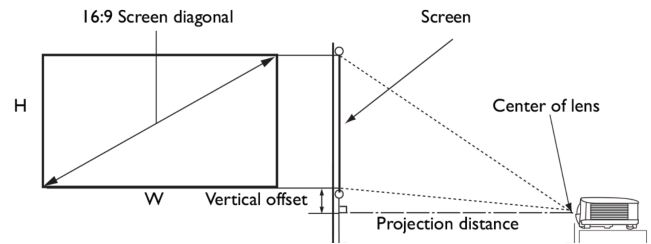

Distance Chart

Screen size		Distance from screen (mm)					Vertical offset (mm)
Diagonal	H	W	Min length (max. zoom)	Average	Max length (min. zoom)		
inch	mm	(mm)	(mm)	(mm)	(mm)	(mm)	(mm)
30	762	374	664	996	1046	1096	37
40	1016	498	886	1328	1395	1461	50
50	1270	623	1107	1660	1743	1826	62
60	1524	747	1328	1992	2092	2192	75
70	1778	872	1550	2324	2441	2557	87
80	2032	996	1771	2657	2789	2922	100
90	2286	1121	1992	2989	3138	3287	112
100	2540	1245	2214	3321	3487	3653	125
110	2794	1370	2435	3653	3835	4018	137
120	3048	1494	2657	3985	4184	4383	149
130	3302	1619	2878	4317	4533	4749	162
140	3556	1743	3099	4649	4881	5114	174
150	3810	1868	3321	4981	5230	5479	187
160	4064	1992	3542	5313	5579	5844	199
170	4318	2117	3763	5645	5927	6210	212
180	4572	2241	3985	5977	6276	6575	224
190	4826	2366	4206	6309	6625	6940	237
200	5080	2491	4428	6641	6973	7306	249
210	5334	2615	4649	6973	7322	7671	262
220	5588	2740	4870	7306	7671	8036	274
230	5842	2864	5092	7638	8019	8401	286
240	6096	2989	5313	7970	8368	8767	299
250	6350	3113	5535	8302	8717	9132	311
260	6604	3238	5756	8634	9066	9497	324
270	6858	3362	5977	8966	9414	9862	336
280	7112	3487	6199	9298	9763	10228	349
290	7366	3611	6420	9630	10112	10593	361
300	7620	3736	6641	9962	10460	10958	374