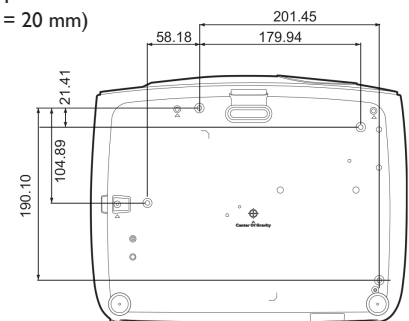

Ceiling Mount Chart

Ceiling mount screw: M4
(Max L = 25 mm; Min L = 20 mm)
Unit: mm

BenQ Europe B.V.

Meerenakkerweg 1-17
5652 AR Eindhoven
The Netherlands
Tel: +31 88 8889200
Fax: +31 88 8889299

BenQ.eu

© 2019 BenQ Corp. Specifications may vary by region, please visit your local stores for details.
Actual product's features and specifications are subject to change without notice.
This material may include corporate names and trademarks of third parties which are the properties of the third parties respectively.

BenQ