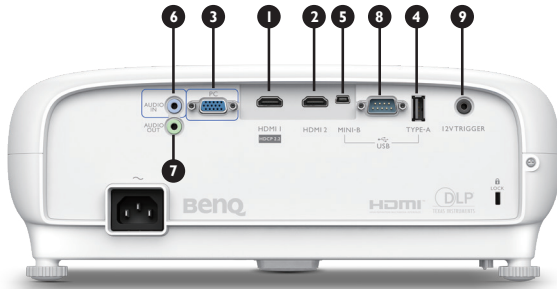

### Product Specifications

Projection System	DLP
DMD type	0.47"
Native Resolution*	4K UHD (3840 x 2160)
Brightness	2000 ANSI Lumens
Contrast Ratio**	10,000 : 1
Display Color	30 Bits (1.07 billion colors)
Aspect Ratio	Native 16 : 9 (6 aspect ratios selectable)
Light Source	Lamp
Light Source life***	Normal 4,000 hours Economic 10,000 hours SmartEco 8,000 hours Lamp Save 15,000 hours
Throw Ratio	1.50 - 1.65 (100" @ 3.32 m)
Zoom Ratio	1.1X
Keystone Correction	1D, Vertical ± 40 degrees
Projection Offset	110%
Projection Size (Clear Focus / Maximum)	60" ~ 200" / 300"
Built-in Speaker	5W x 1
Security	Security Bar
Features	HDR10 / HLG, 3D, Auto Keystone
Resolution Support	VGA (640 x 480) to 4K UHD (3840 x 2160)
Horizontal Frequency	15K-102KHz
Vertical Scan Rate	23-120Hz
HDTV Compatibility	480i, 480p, 576i, 576p, 720p, 1080i, 1080p, 2160p
Power Consumption (Max / Normal / Eco)	385W / 330W / 245W
Standby Power Consumption	0.5W Max. at 100 ~ 240VAC
Power Supply	VAC 100 ~ 240 (50/60Hz)
Product Dimensions (W x H x D)	353 x 135 x 272 mm
Product Weight	4.2 kg
Noise Level (Normal / Eco)	33dBA / 29dBA
Operating Temperature	0~40 degrees (Celsius)
Accessories (Standard)	Remote Control with Battery Power Cord (3m) User Manual CD Quick Start Guide Warranty Card (by region)
Accessories (Optional)	Spare Lamp Kit 3D Glasses
On Screen Display Language	28 Languages

## Input and Output Terminals

- 1 HDMI-1 (HDMI 2.0 & HDCP 2.2)
- 2 HDMI-2 (HDMI 1.4a & HDCP 1.4)
- 3 Computer input-1 (D-sub 15 pin, Female)
- 4 USB Type A (1.5A power)
- 5 USB Type mini B (Service)
- 6 Audio input (mini jack)
- 7 Audio output (mini jack)
- 8 RS232 input (D-sub 9pin, male)
- 9 DC 12V Trigger (3.5mm Jack)
- 10 IR Receiver (Front+Top)