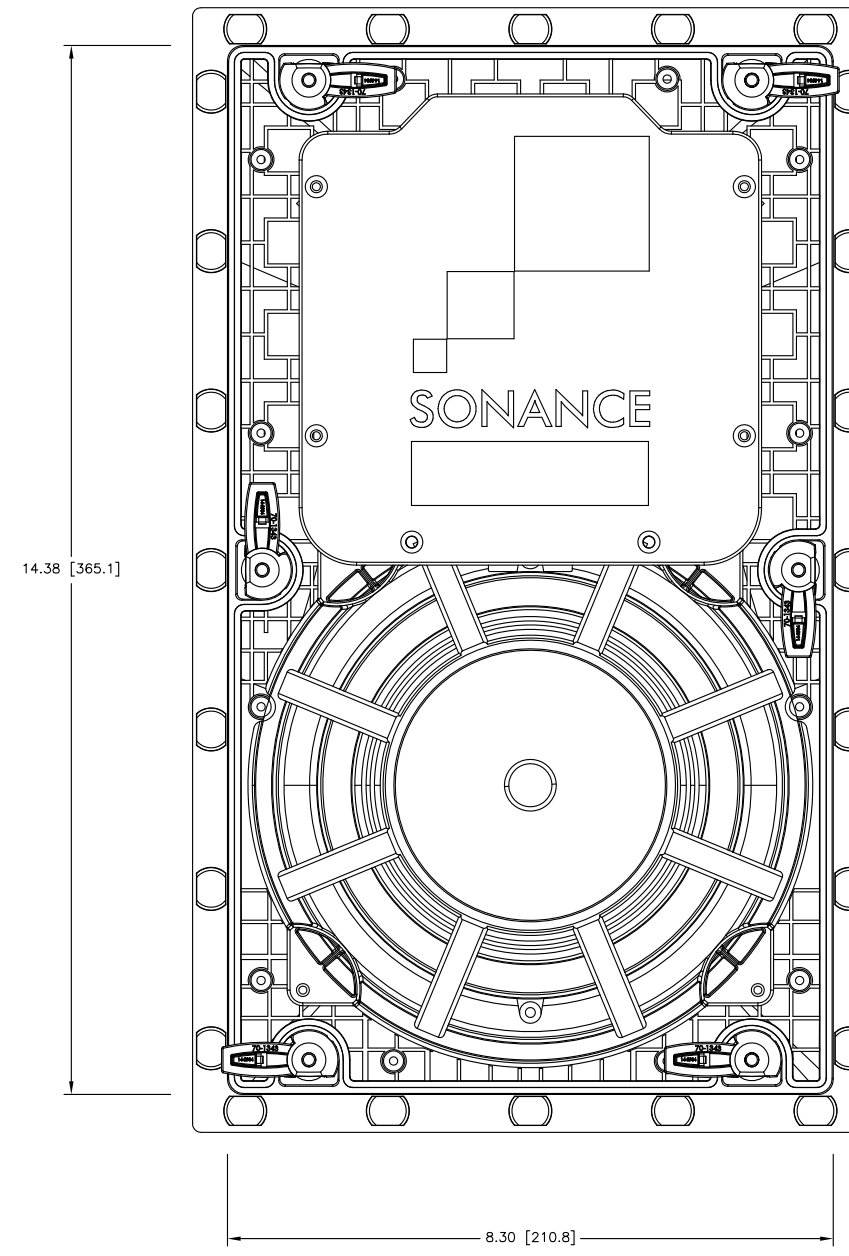

FRONT

BACK/MINIMUM CUTOUT

MOUNTING DEPTH

GRILLE

ISOMETRIC

SONANCE

212 Avenida Fabricante, San Clemente, CA. 92630
 800 582-7777 949 492-7777 FAX 949 361-5579
 www.sonance.com

VP82

SCALE: 1:1

DRAWN BY:

DRWN - PART NUMBER

REV.

SHEET: OF

RELEASED ON: