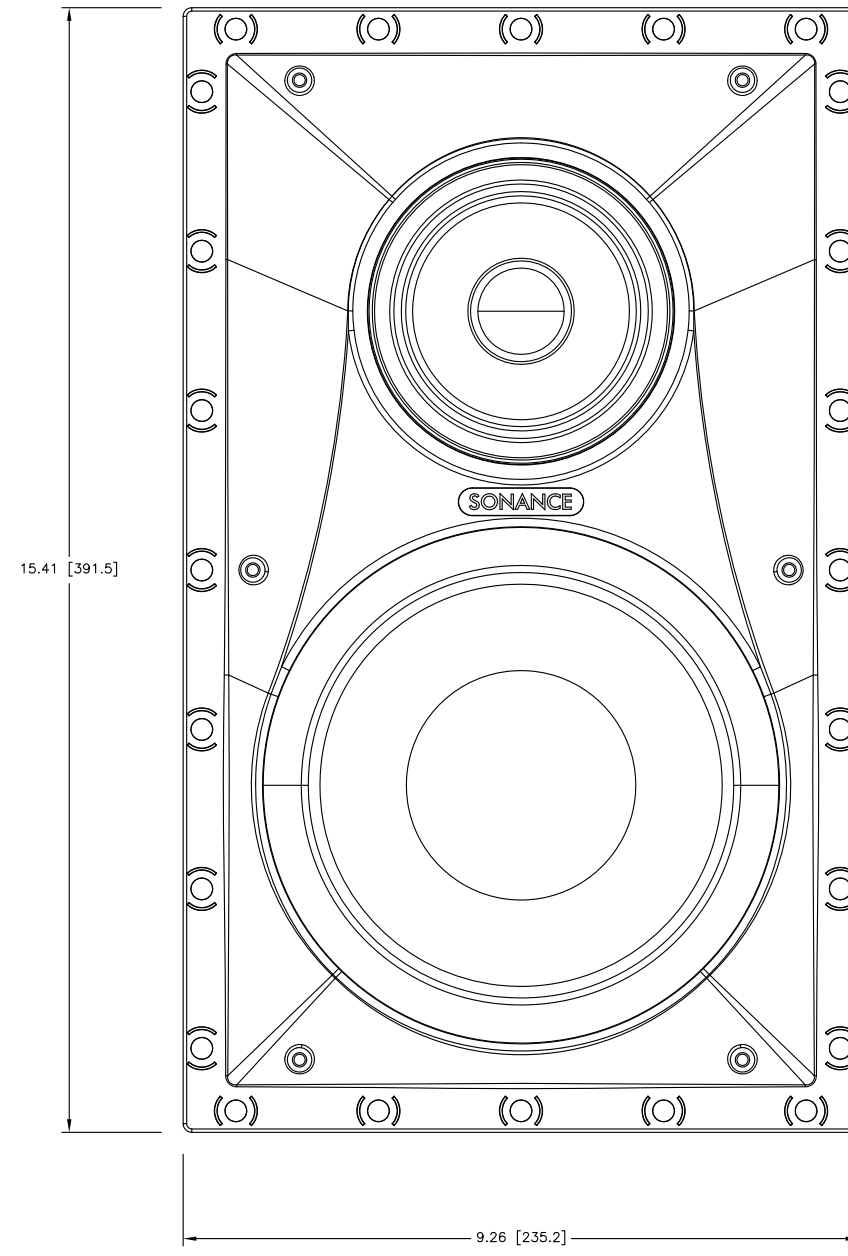

FRONT

BACK/MINIMUM CUTOUT

MOUNTING DEPTH

GRILLE

ISOMETRIC

SONANCE

212 Avenida Fabricante, San Clemente, CA. 92630
 800 582-7777 949 492-7777 FAX 949 361-5579
 www.sonance.com

VP82

SCALE: 1:1

DRAWN BY:

DRWN - PART NUMBER

REV.

SHEET: OF

RELEASED ON: