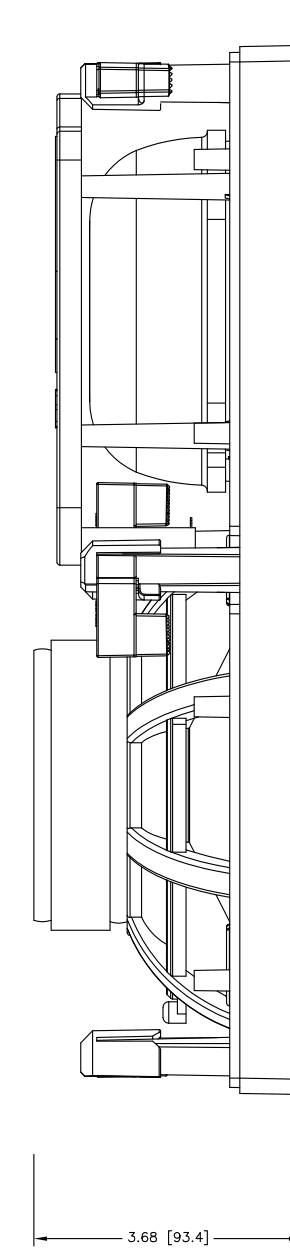

FRONT

BACK/MINIMUM CUTOUT

MOUNTING DEPTH

GRILLE

ISOMETRIC

SONANCE

212 Avenida Fabricante, San Clemente, CA. 92630
 800 582-7777 949 492-7777 FAX 949 361-5579
 www.sonance.com

VP82

SCALE: 1:1

DRAWN BY:

DRWN - PART NUMBER

REV.

SHEET: OF

RELEASED ON: