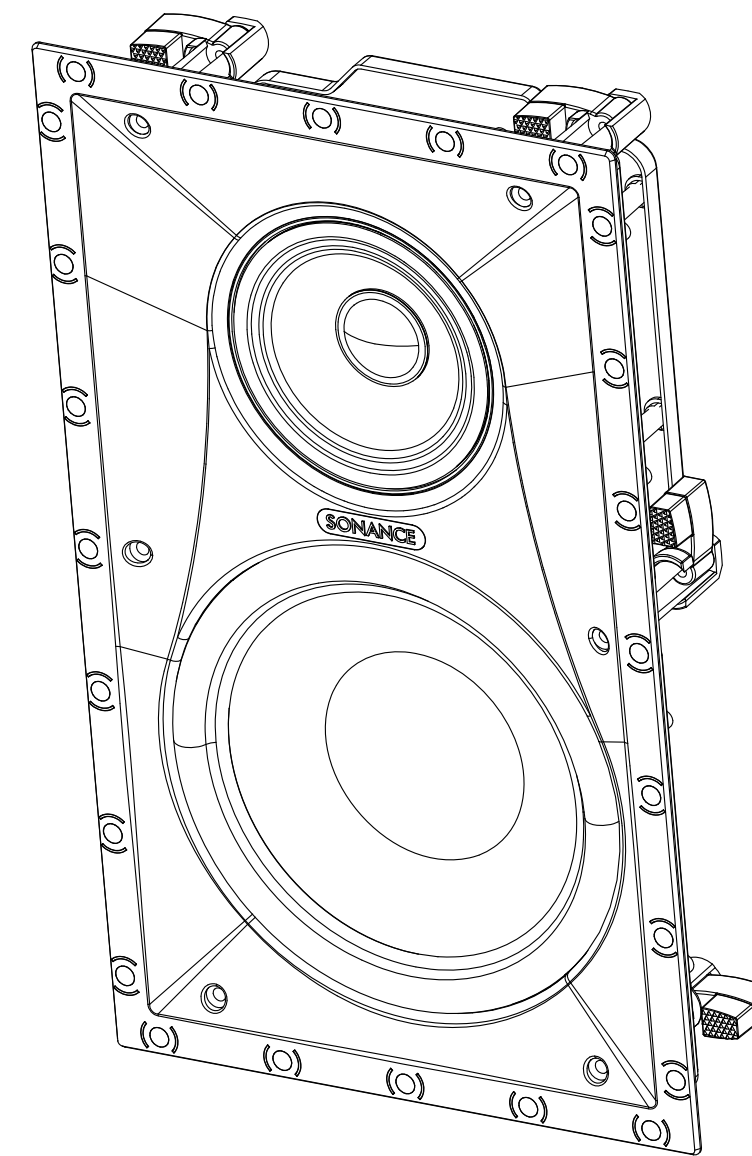

FRONT

BACK/MINIMUM CUTOUT

MOUNTING DEPTH

GRILLE

ISOMETRIC

SONANCE

212 Avenida Fabricante, San Clemente, CA. 92630
 800 582-7777 949 492-7777 FAX 949 361-5579
 www.sonance.com

VP82

SCALE: 1:1

DRAWN BY:

DRWN - PART NUMBER

REV.

SHEET: OF

RELEASED ON: