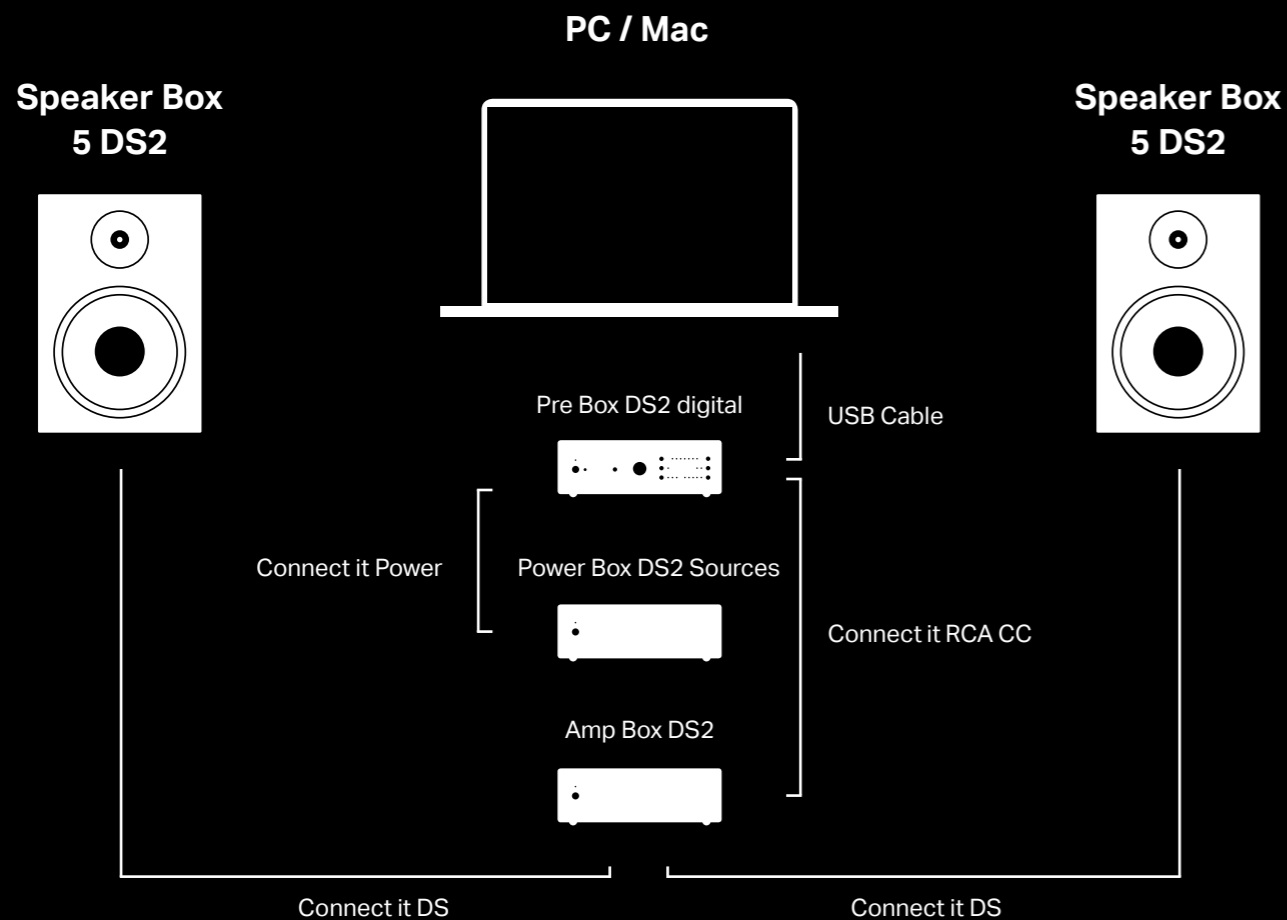

## Headphone Set DS2

The Headphone DS2 Set consists of two highly advanced and versatile products: the DAC Box DS2 ultra and the Head Box DS2 B. Together they will unleash the full potential of every record and headphone available. The DAC Box DS2 ultra offers support for the highest resolutions on the market, while the Head Box DS2 B sports incredible power to drive even the most demanding headphones.

## Digital HiFi Stereo Set DS2

The Digital HiFi Stereo DS2 Set is the perfect mix of two-channel HiFi and a modern headphone listening rig. It features a pair of Speaker Box 5 DS2 bookshelf speakers, the advanced Pre Box DS2 digital, the powerful Amp Box DS2 and the linear power supply Power Box DS2 Sources.