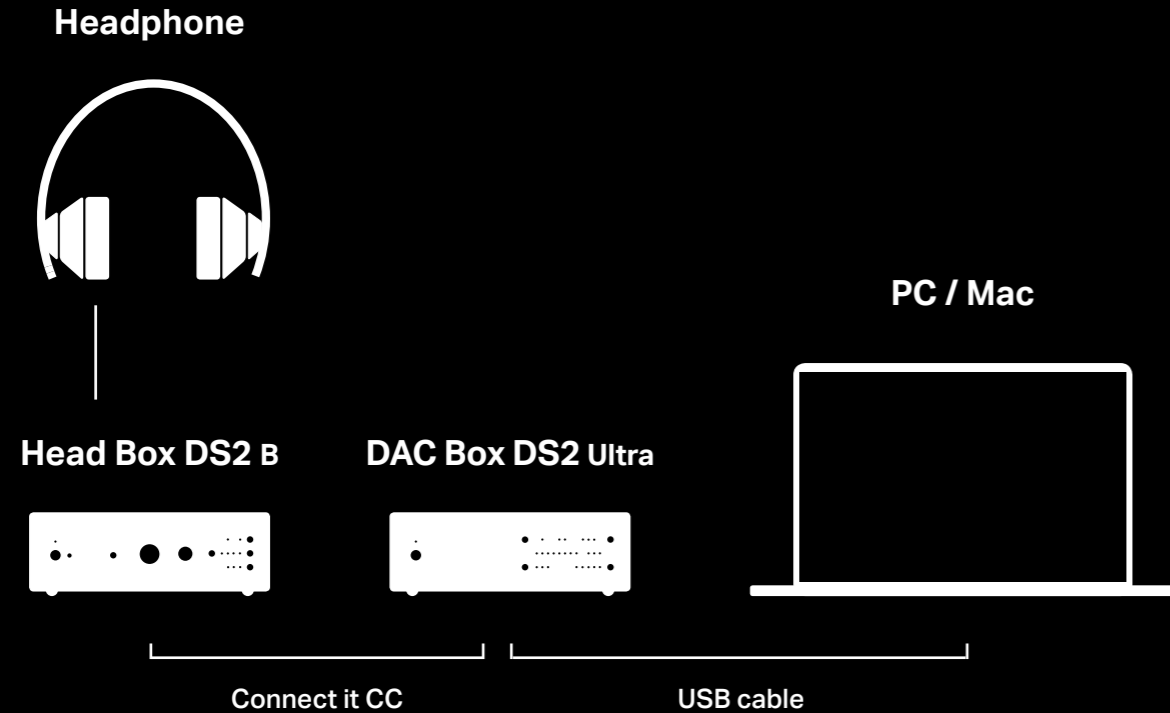

Headphone Set DS2

The Headphone DS2 Set consists of two highly advanced and versatile products: the DAC Box DS2 ultra and the Head Box DS2 B. Together they will unleash the full potential of every record and headphone available. The DAC Box DS2 ultra offers support for the highest resolutions on the market, while the Head Box DS2 B sports incredible power to drive even the most demanding headphones.

With the advanced feature set of both units, you will be able to customize your sound to exactly suit your preferences.