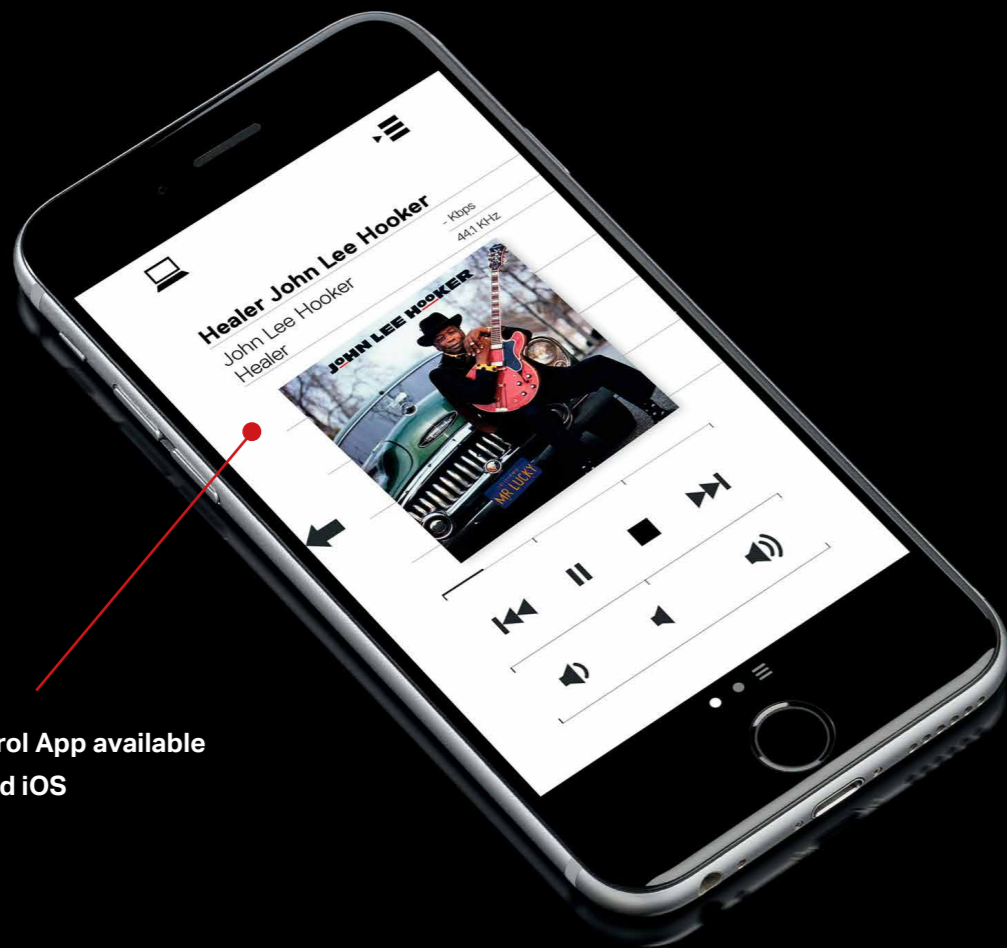

## Control it DS/RS

Control several Box Design components with a single all-in-one IR remote.

Housing front panel made from brushed aluminum.

Free Box Control App available  
for Android and iOS

## Box Control App

Allows easy control of MaiA DS2 and other IR controlled devices from Pro-Ject.

Add Remote Box S2 to your setup, if it does not include an IR controlled device.