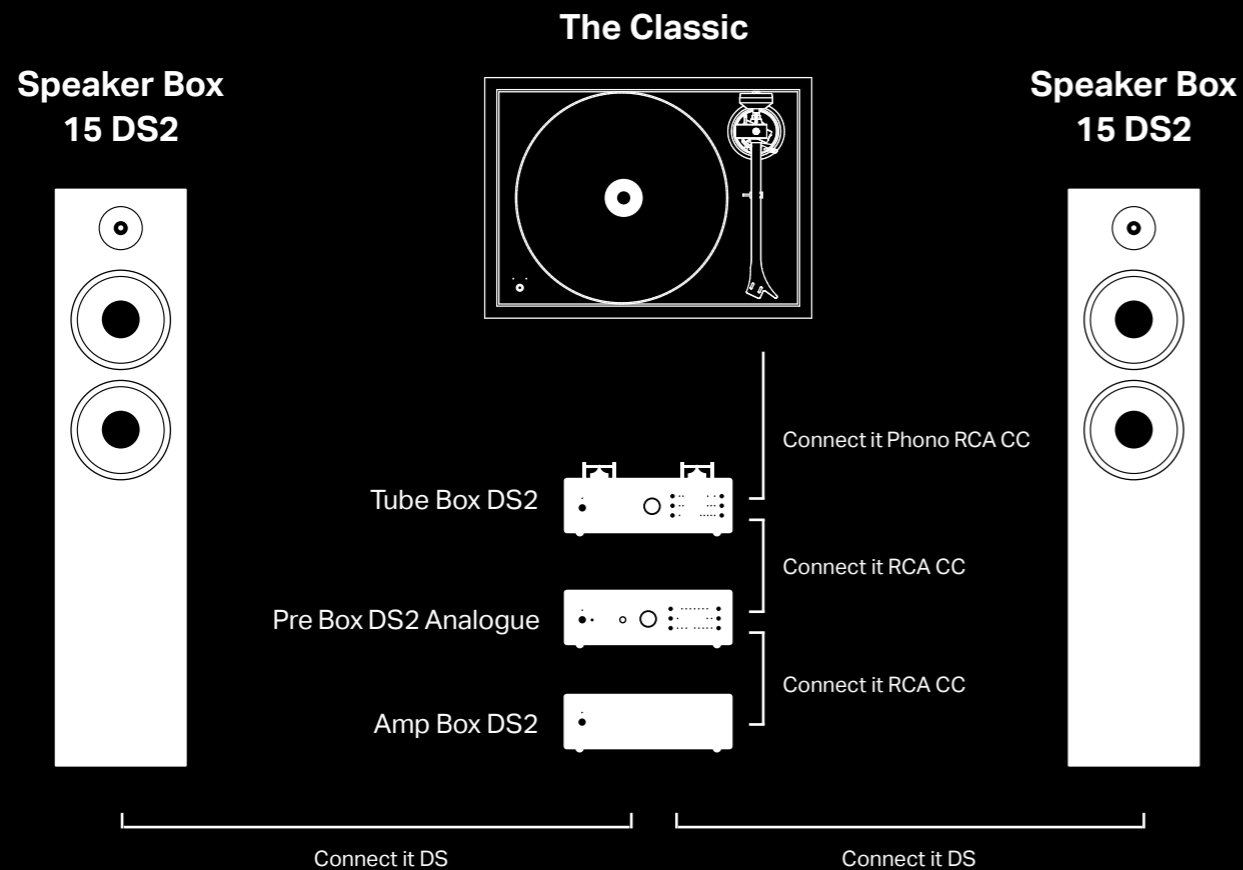

Analogue HiFi Stereo Set DS2

The Analogue HiFi Stereo DS2 Set is dedicated to the pure analogue audio fan who seeks the ultimate in high-end sound performance. All components are truly analogue – there is no digital circuitry. The Tube Box DS2 benefits from outstanding circuit technology developed by Dr. Sykora, ensuring a wonderfully involving natural sound.

The Classic SB Superpack is the ideal turntable for this set, as it features an MC cartridge which adds breathtaking dynamics to the already warm sound of the system. All components are aesthetically matched with the same walnut woodgrain finish to get a perfectly coherent look and feel.