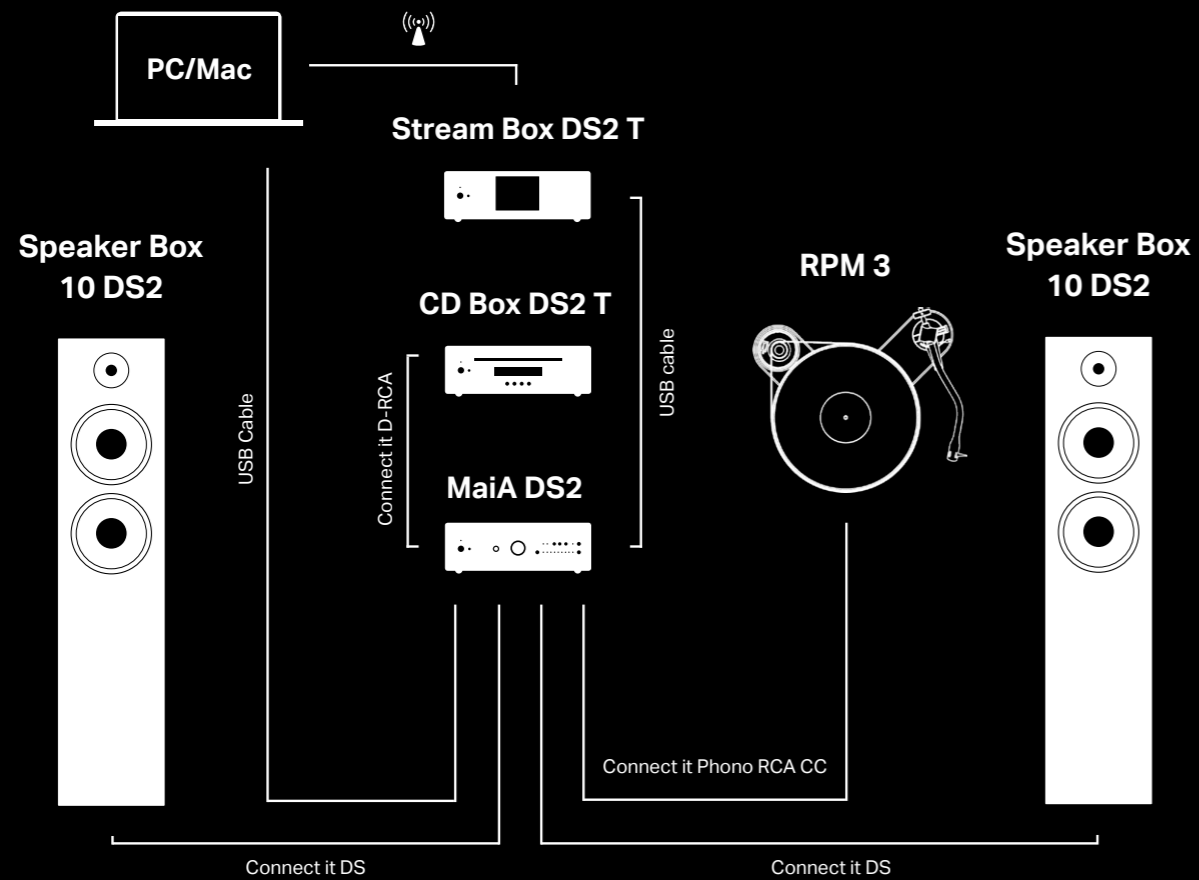

## Hifi Stereo Set DS2

This system is for anyone who wants to enjoy their music in higher quality with a simple set up. MaiA DS2 is the perfect solution if you'd prefer not having too many boxes. As an analogue source, we recommend our 1Xpression Carbon Classic turntable, the 6th generation of the hi-fi classic Pro-Ject 1, which was first released in 1991.

It's also possible to connect your TV via the optical or analogue input, to get a better overall movie watching experience with superior sound performance.

Control your system with our self-developed Box Control app, with the included IR remote or simply with the mechanical potentiometer.

## Advanced Hifi Stereo Set DS2

The ideal system for anyone who wants to add even more source components like the CD Box DS2 T or a streamer, which allows a user to listen wirelessly to high-res digital audio. As our analogue source, we choose the RPM 3 Carbon turntable, which features a low-resonance chassis that holds an inverted platter bearing with ceramic ball for reduced rumble. An outboard 16V AC motor is smoothly driven using an ultra-precise AC generator with DC power supply for further enhanced speed stability. The Speaker Box 10 DS2 is ideal for delivering high-resolution musical information and accurate reproduction of the musical soundstage.