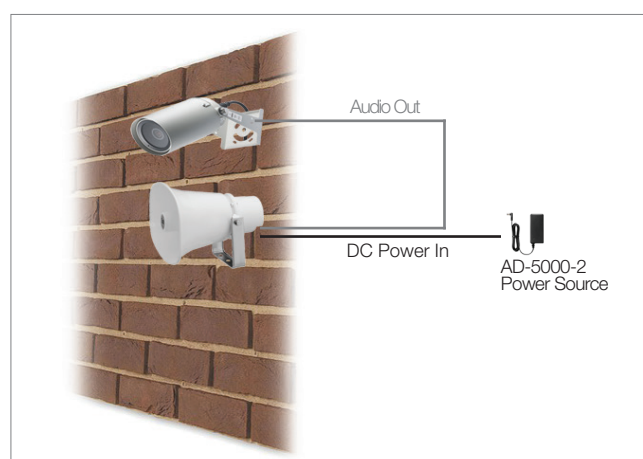

SC-P620-EB

Powered Horn Speaker

**Highly intelligible speaker with
built-in digital power amplifier.**

SC-P620-EB

Powered Horn Speaker

The SC-P620 is a highly intelligible and compact horn speaker with a built-in 20W digital power amplifier, that provides public address announcement and remote paging via network video surveillance applications. This powered horn speaker can operate at extreme temperature. It comes with powder-coated finish and stainless steel screws to ensure its weatherproof capability. Ideal choice for both indoor and outdoor application at restricted facilities, train stations, airports, prisons and many more.

KEY FEATURES

- Integrated 20W power amplifier which utilises latest Class D technology
- Switchable Gain: 8dB, 16dB, 24dB & 32dB
- Internal volume control to allow on-site tuning
- Integration to CCTV systems possible with the majority of IP CCTV systems equipped with an audio line output
- Weatherproof to IP65 rating

NETWORK CAMERA CONFIGURATION

APPLICATION EXAMPLES

Warehouses

Railway stations

Production halls

Manufacturing plants

SPECIFICATIONS

	SC-P620-EB
Power Source	12V DC, 2A (DC Socket "+" Type A: 5.5 x 2.1mm)
Rated Input	15W
Input	0 dB*, 10kΩ, Unbalanced (RCA plug)
Signal Gain	8, 16, 24, 32dB (Factory pre-set to 16dB)
Volume Adjustment	Internal volume control (Factory pre-set to max. position)
Sensitivity (1 W, 1 m)	113 dB
Frequency Response	250Hz – 10kHz
Finish	Horn Flare: HIPS resin, Off-white (RAL 9010 equivalent), Reflector Horn & Case: ABS resin, Off-white (RAL 9010 equivalent), Bracket, Screws & Bolts: Stainless Steel
Dimensions (W x H x D)	292 x 234 x 280 mm
Weight	1.8kg
Options	AD-5000-2: Adaptor