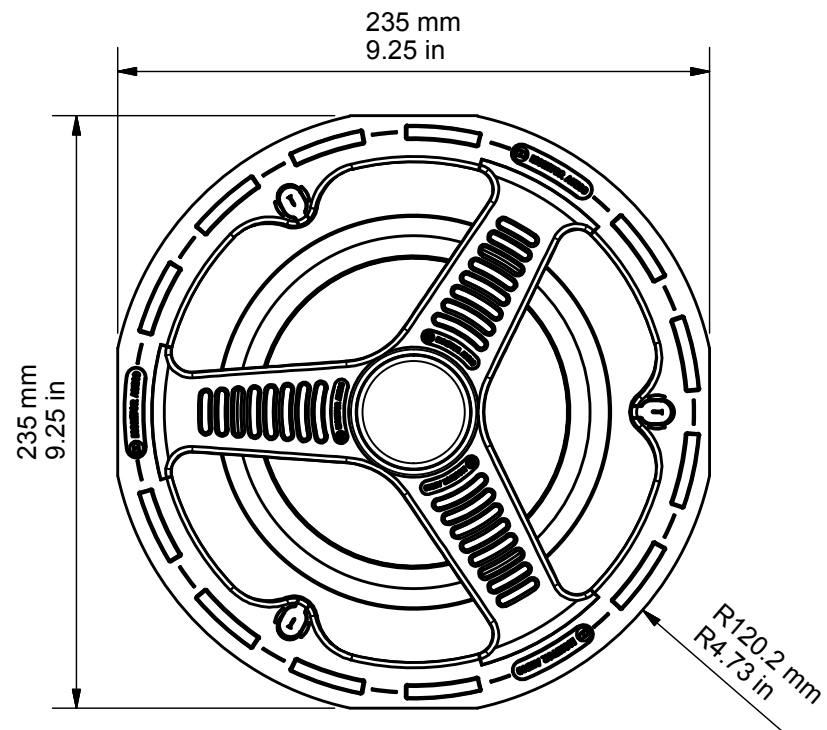

CUT OUT

AWC265

RANGE: ALL WEATHER

© COPYRIGHT MONITOR AUDIO

23/04/2015